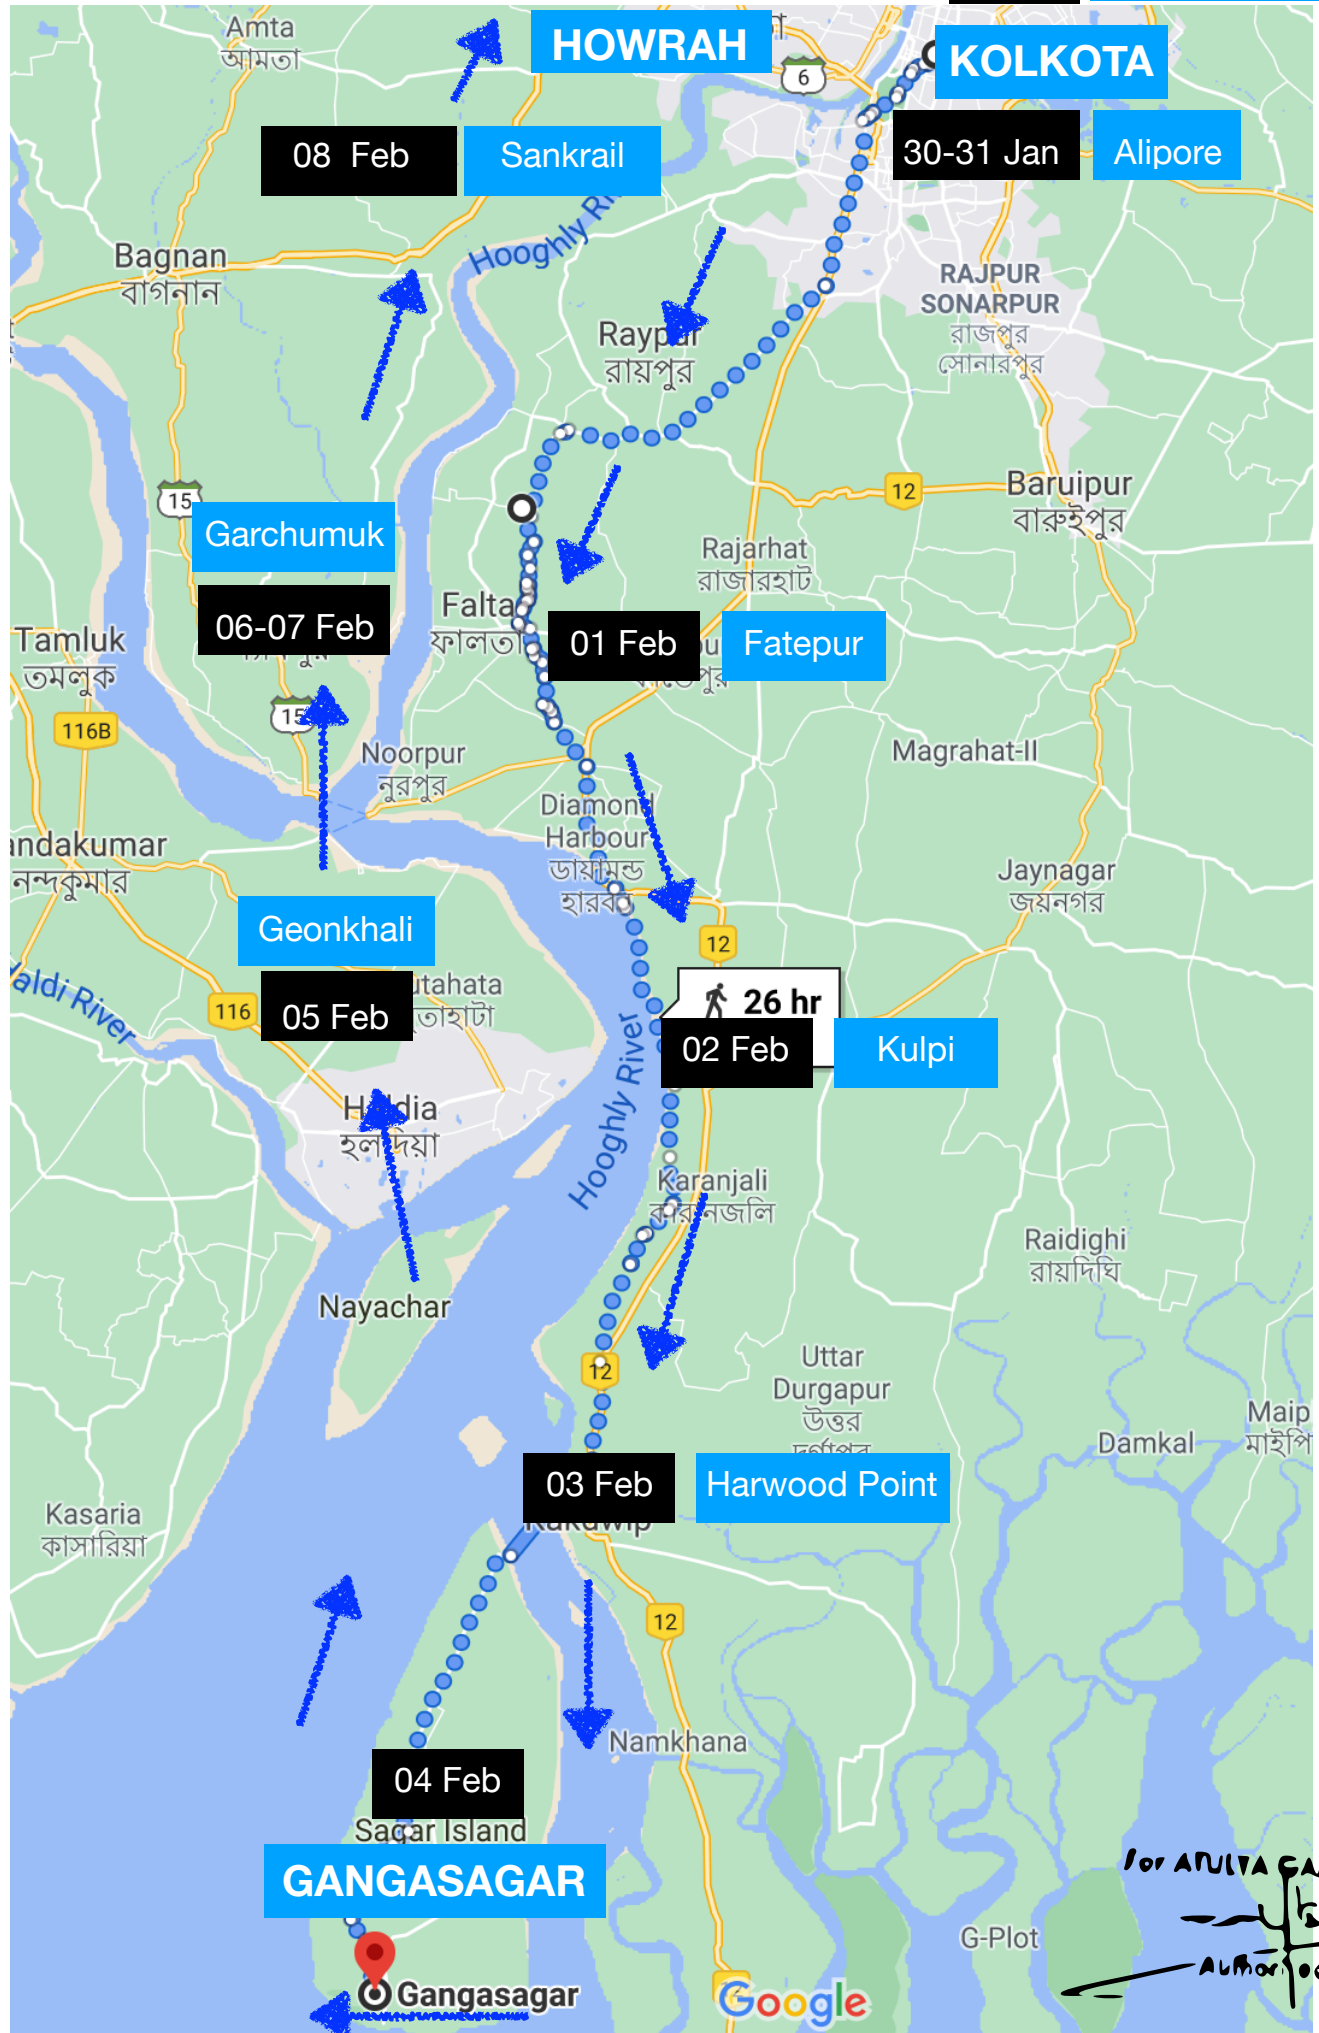

Atulya Ganga Parikrama : Bengal Walk Plan

DAY	DATE	DESTINATION	KM	DISTRICT	STATE
1	14th jan	MANIKCHAK	35	MALDA	WB
2	15TH JAN	PANCHANANDPUR	37	MALDA	WB
3	16TH JAN	DHULIYAN	39	MURSHIDABAD	WB
4	17TH JAN	DHULIYAN		MURSHIDABAD	WB
5	18TH JAN	JANGIPUR BHAGIRATHI BRIDGE	30	MURSHIDABAD	WB
6	19TH JAN	RAJARAMPUR	21	MURSHIDABAD	WB
7	20TH JAN	JIAGUNJ	20	MURSHIDABAD	WB
8	21ST JAN	BEHRAMPURE	18	MURSHIDABAD	WB
9	22ND JAN	PALASI	38	NADIA	WB
10	23RD JAN	NAKASHIPARA	27	NADIA	WB
11	24TH JAN	SWARUPGANJ	23	NADIA	WB
12	25TH JAN	SWARUPGANJ		NADIA	WB
13	26TH JAN	SHANTIPUR	24	NADIA	WB
14	27TH JAN	CHAKDAH	30	NORTH 24 PGS	WB
15	28TH JAN	HALISAHAR	23	NORTH 24 PGS	WB
16	29TH JAN	BARRACKPORE	21	NORTH 24 PGS	WB
17	30TH JAN	ALIPORE	27	KOLKATA	WB
18	31ST JAN	ALIPORE		KOLKATA	WB
19	1ST FEB	FATEPUR	34	SOUTH 24 PGS	WB
20	2ND FEB	KULPI	27	SOUTH 24 PGS	WB
21	3RD FEB	HARWOOD POINT	25	SOUTH 24 PGS	WB
22	4TH FEB	GANGASAGAR	25	SOUTH 24 PGS	WB
23	5TH FEB	GEONKHALI	20	PURBA MEDINIPUR	WB
24	6TH FEB	GARCHUMUK	22	HOWRAH	WB
25	7TH FEB	GARCHUMUK		HOWRAH	WB
26	8TH FEB	SANKRAIL	30	HOWRAH	WB
27	9TH FEB	BALLY	22	HOWRAH	WB
28	10TH FEB	CHANDANNAGORE	34	HOOGHLY	WB
29	11TH FEB	JEERAT	29	HOOGHLY	WB
30	12TH FEB	KALNA	20	PURBA BARDHAMAN	WB
31	13TH FEB	PURBASTHALI	31	PURBA BARDHAMAN	WB
32	14TH FEB	PURBASTHALI		PURBA BARDHAMAN	WB
33	15TH FEB	KATWA	33	PURBA BARDHAMAN	WB
34	16TH FEB	RAMNAGAR BACHRA	33	MURSHIDABAD	WB
35	17TH FEB	KATALIA	24	MURSHIDABAD	WB
36	18TH FEB	BENEPARA	24	MURSHIDABAD	WB
37	19TH FEB	SAGARDIGHI	26	MURSHIDABAD	WB
38	20TH FEB	RAGHUNATHGUNJ	24	MURSHIDABAD	WB
39	21ST FEB	RAGHUNATHGUNJ		MURSHIDABAD	WB

PS : This dateline is for general planning purposes. The accurate date plan depends on daily walking progress of walkers. Please have flexibility for minor changes. Everything has to adapt to requirement of walkers.

For ATULYA GANGA TRUST

 Authorised Signatory

ATULYA GANGA PARIKRAMA : KOLKOTA - GANGASAGAR - HOWRAH

30 JAN - 09 FEB 2021

09 Feb

Bally

29 Jan

Barrackpore